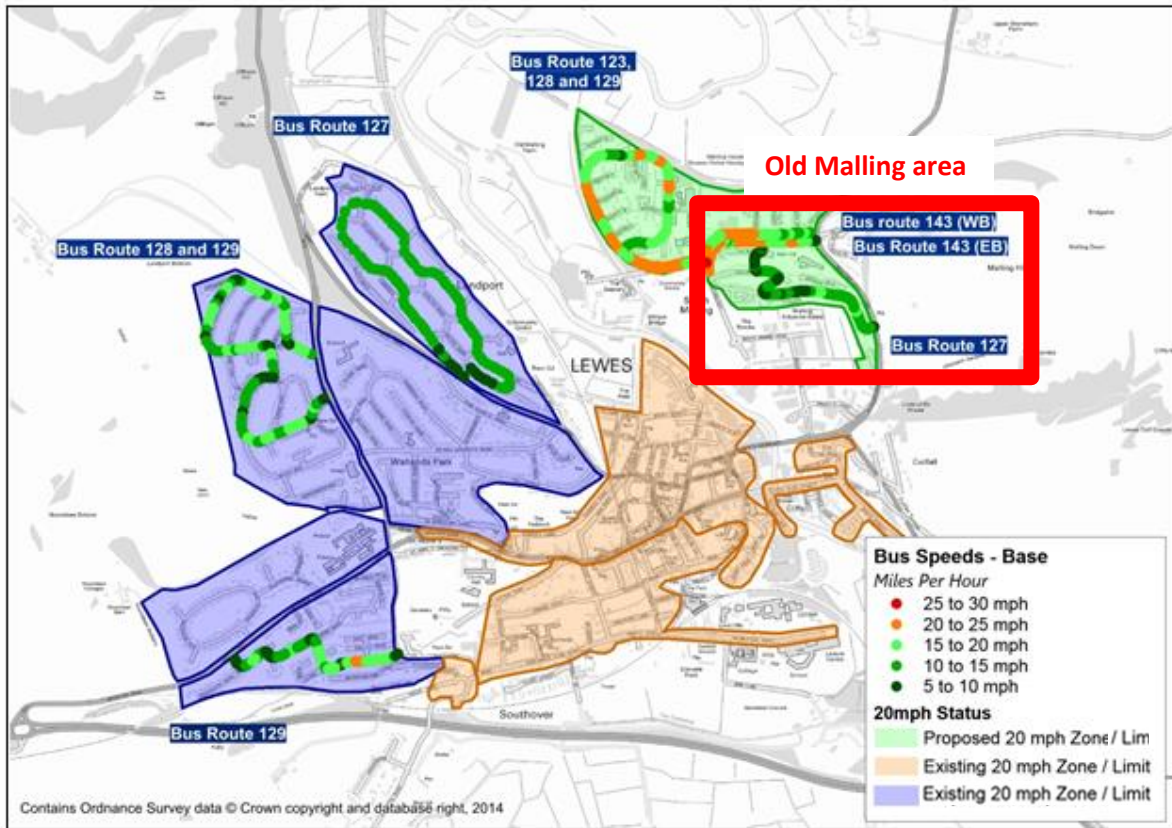

Current average bus speeds in Lewes

Average bus speeds following the introduction of the 20mph limits